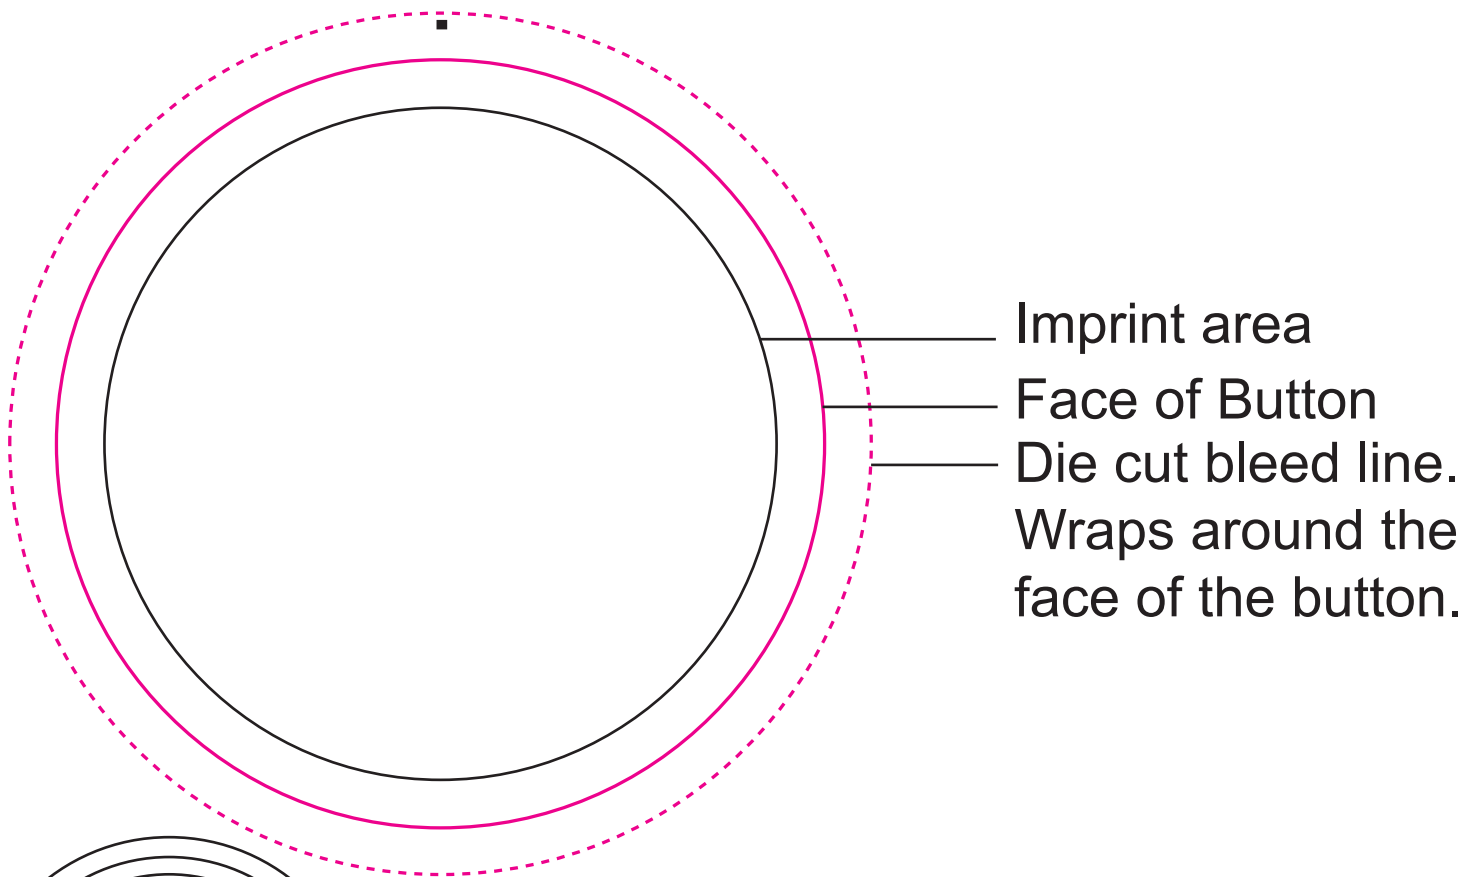

## 4.0 Inch Button Proof Sheet

Button with no bleed Imprint Area: 3.5"W X 3.5"H

Button with bleed Imprint Area: 4.0" W X 4.0" H

Button with bleed Wraps around the face of the button  
Imprint Area: 4.4861"W X 4.4861"H

INK COLOR(S):

- A) IMPRINT AREA:** Recommend that all art and copy stay within this area
- B) FACE OF BUTTON:** Art should not touch this area of the button unless is bleeding off the edge
- C) DIECUT/BLEED LINE:** All art that bleeds/wraps must extend to this line. This line must print for accurate cutting.